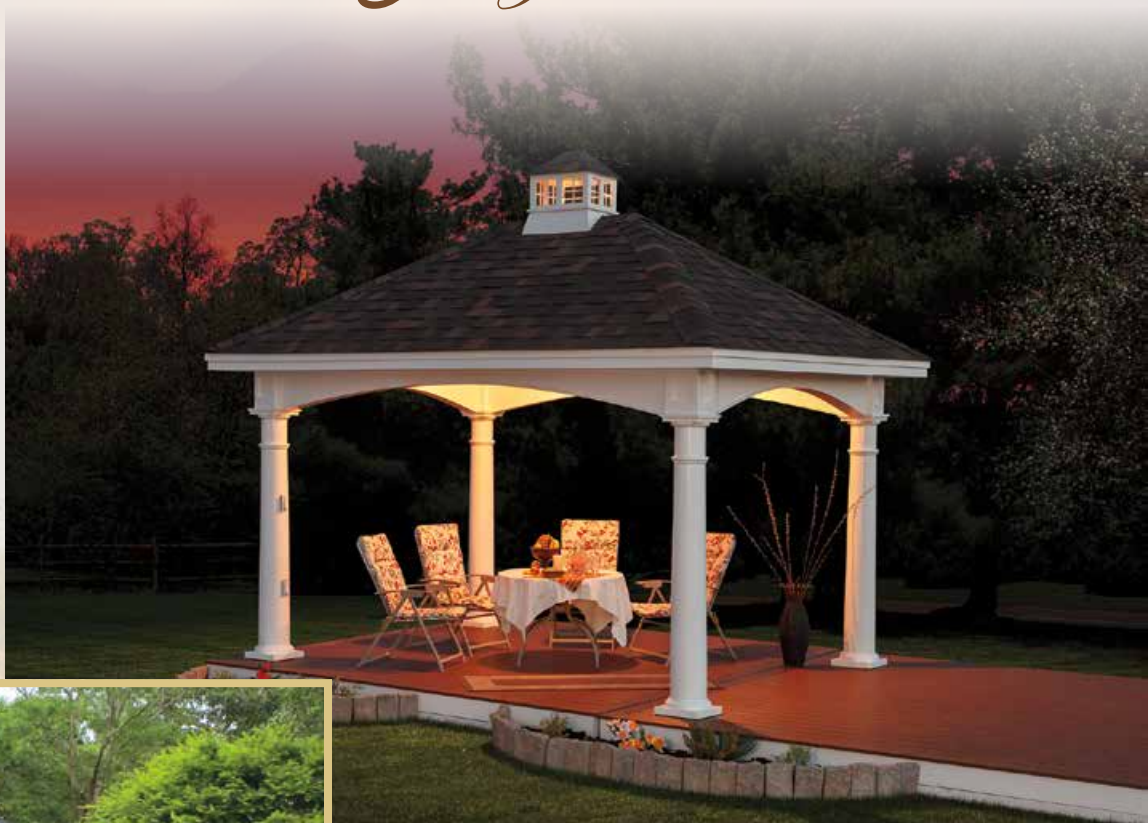

◀ Hampton

- Size: 12' x 14'
- White Vinyl
- 8" Square Vinyl Columns
- Electric Package
- Vinyl Rails
- Square Cupola / Glass
- Cobalt Black Shingles